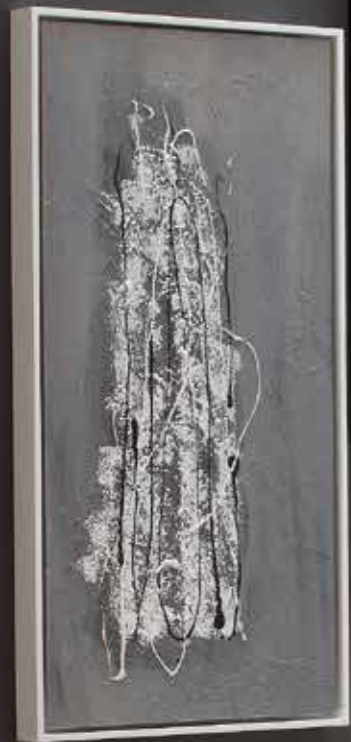

Gallery

QUADRI ARTISTICI IN STUCCO
ESEGUITI MANUALMENTE.
CORNICE MOMA IN LEGNO
BIANCA, NERA O GOLDEN BLACK,
SPESSORE 6 CM.

ARTISTIC PICTURES IN STUCCO
HAND MADE. WITH MOMA FRAME IN WHITE,
BLACK OR GOLDEN BLACK COLOR,
6 CM THICK.

F131AX80	34x34 cm.
F131CX115	54x54 cm.
F131 I X138	54x104 cm.
F131HX150	74x104 cm.
F131BX205	104x104 cm.

SCEGLI IL SOGGETTO CON IL CODICE, SCEGLI IL
FORMATO E IL COLORE DELLA CORNICE.

CHOOSE SUBJECT WITH THE CODE,
CHOOSE THE SIZE AND COLOR OF THE FRAME.

FORMATI DISPONIBILI. AVAILABLE SIZES:

Cornice Moma in legno bianca, nera o golden black,
SPESSORE 6 CM, LARGHEZZA 1 CM.
Moma frame in white, black or golden black color.
6 CM THICK, 1 CM WIDTH.

SOGGETTI DISPONIBILI. AVAILABLE SUBJECTS: