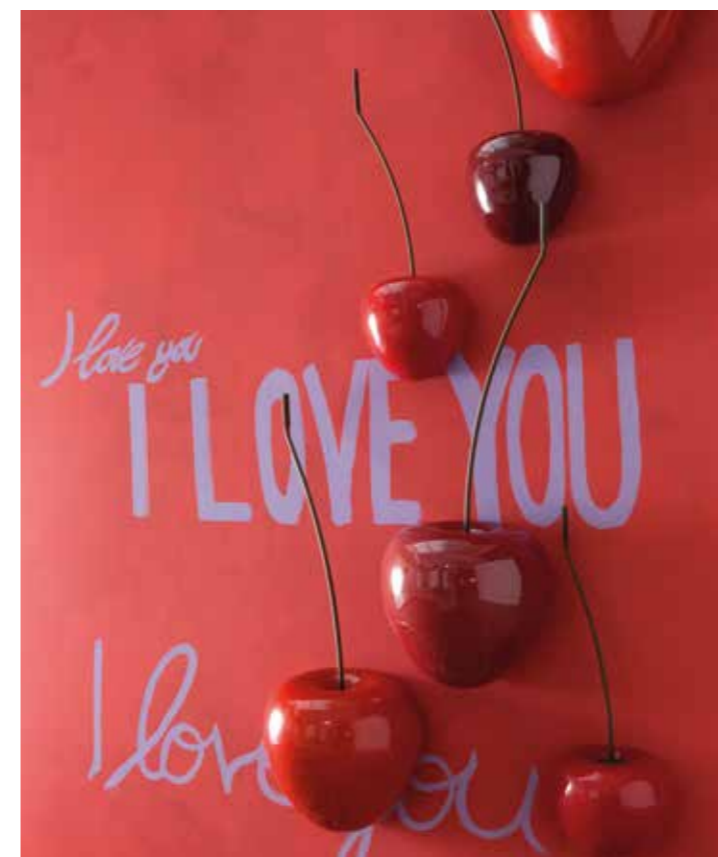

Cherry red passion

Lucido/Glazed

Lampada a sospensione con supporto in metallo, ciliegia in ceramica rossa o bordeaux.
Hanging lamp with metal stand, red or bordeaux ceramic cherry.
(Luce 1xE27 - 52 W/HES)

Cherry Lamp small. H. 97 Ø 26 cm.
P197X120 Lucido / Glazed
P197/1X120 Opaco / Matt

Cherry Lamp big. H. 106 Ø 43 cm.
P196X150 Lucido / Glazed
P196/1X150 Opaco / Matt

Colori disponibili.
Available colors.

Codice X
Code
Lucido / Glazed

Rosso lucido
Glazed red

Bordeaux lucido
Glazed bordeaux

Codice /1X
Code
Opaco / Matt

Rosso Opaco
Matt Red

Tutte le lampade sono certificate . Solo per uso interno.
All lamps are certificated. For indoor use only.

30 LUCE_LIGHT

Cherry Floor

Ciliegie da terra in ceramica smaltata rossa o bordeaux.
Red or bordeaux glazed ceramic cherries floor sculpture.

Cherry Floor small. H. 85 Ø 26 cm.
Q280X110 Lucido / Glazed
Q280/1X110 Opaco / Matt

Cherry Floor big. H. 113 Ø 43 cm.
Q243X120 Lucido / Glazed
Q243/1X120 Opaco / Matt

Cherry Floor double. H. 113 L. 90 Ø 43 cm.
Q244X190 Lucido / Glazed
Q244/1X190 Opaco / Matt

Cherry Wall

Ciliegie a muro in ceramica smaltata rossa o bordeaux.
Red or bordeaux glazed ceramic cherries for wall.

Cherry Wall small. H. 85 L. 25 P. 20 cm.
Q256X110 Lucido / Glazed
Q256/1X110 Opaco / Matt

Cherry Wall big. H. 113 L. 40 P. 30 cm.
Q257X130 Lucido / Glazed
Q257/1X130 Opaco / Matt

Cherry Wall double. H. 113 L. 90 P. 30 cm.
Q282X210 Lucido / Glazed
Q282/1X210 Opaco / Matt

31