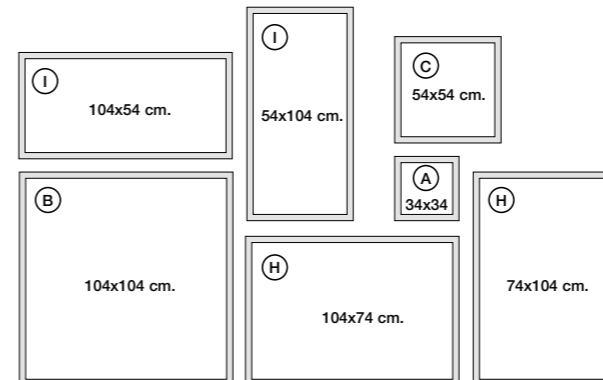

QUADRI ARTISTICI IN STUCCO
ESEGUITI MANUALMENTE.
CORNICE MOMA IN LEGNO
BIANCA, NERA O GOLDEN BLACK,
SPESSORE 6 CM.

ARTISTIC PICTURES IN STUCCO
HAND MADE. WITH MOMA FRAME IN WHITE,
BLACK OR GOLDEN BLACK COLOR,
6 CM THICK.

F131AX80	34x34 cm.
F131CX115	54x54 cm.
F131 I X138	54x104 cm.
F131HX150	74x104 cm.
F131BX205	104x104 cm.

SCEGLI IL SOGGETTO CON IL CODICE, SCEGLI IL
FORMATO E IL COLORE DELLA CORNICE.

CHOOSE SUBJECT WITH THE CODE,
CHOOSE THE SIZE AND COLOR OF THE FRAME.

FORMATI DISPONIBILI. AVAILABLE SIZES:

Cornice Moma in legno bianca, nera o golden black,
SPESSORE 6 CM, LARGHEZZA 1 CM.
Moma frame in white, black or golden black color.
6 CM THICK, 1 CM WIDTH.

SOGGETTI DISPONIBILI. AVAILABLE SUBJECTS: