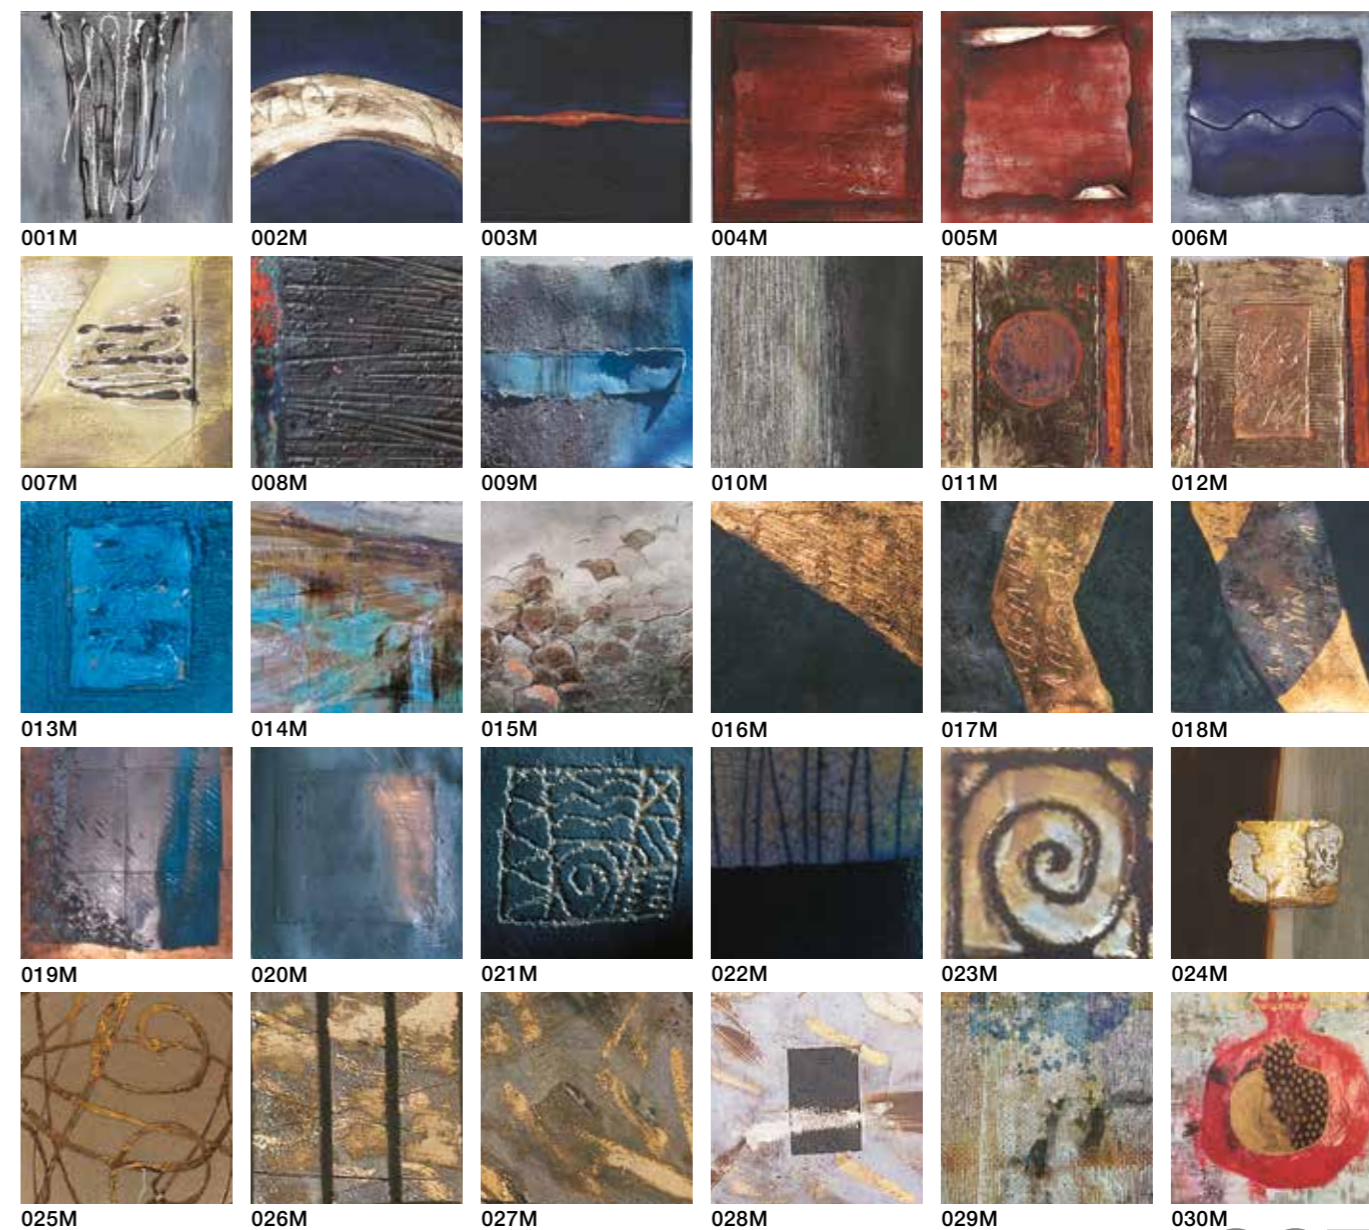

Particolare del decoro in stucco.
Detail of stucco decoration.