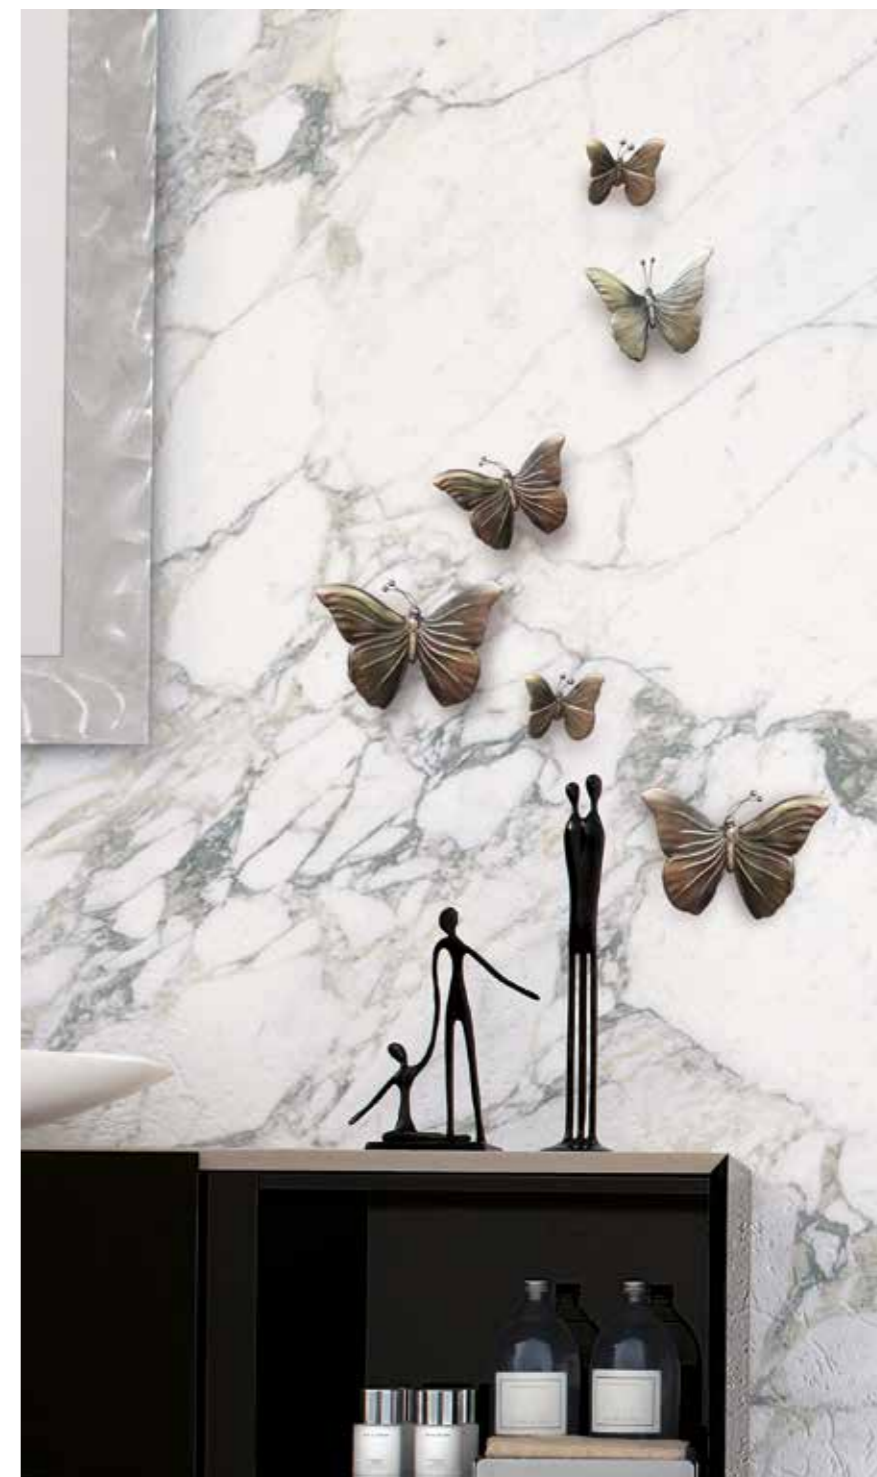

Per la scelta della finitura seguire le indicazioni nel codice articolo.
Follow the signs in the product code and choose the right finish.

Colori disponibili. Available colors.

Codice /5X
Code
Opaco / Matt

Codice /6X
Code
Opaco / Matt