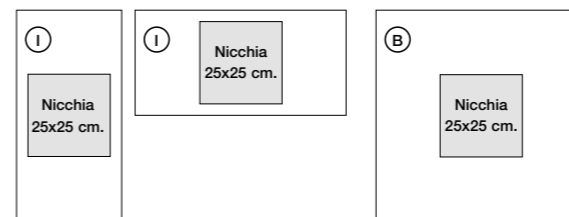

SCEGLI IL SOGGETTO CON IL CODICE, SCEGLI IL
FORMATO E IL COLORE DELLA CORNICE.

CHOOSE SUBJECT WITH THE CODE,
CHOOSE THE SIZE AND COLOR OF THE FRAME.

FORMATI DISPONIBILI. AVAILABLE SIZES:

F130 I X110
Pannello 50x100 cm.
Bianco o nero.
Panel 50x100 cm. White or black.

F130BX130
Pannello 100x100 cm.
Bianco o nero.
Panel 100x100 cm. White or black.

COLORI PANNELLO. PANEL COLOURS.

Bianco / White Nero / Black

SOGGETTI DISPONIBILI. AVAILABLE SUBJECTS: